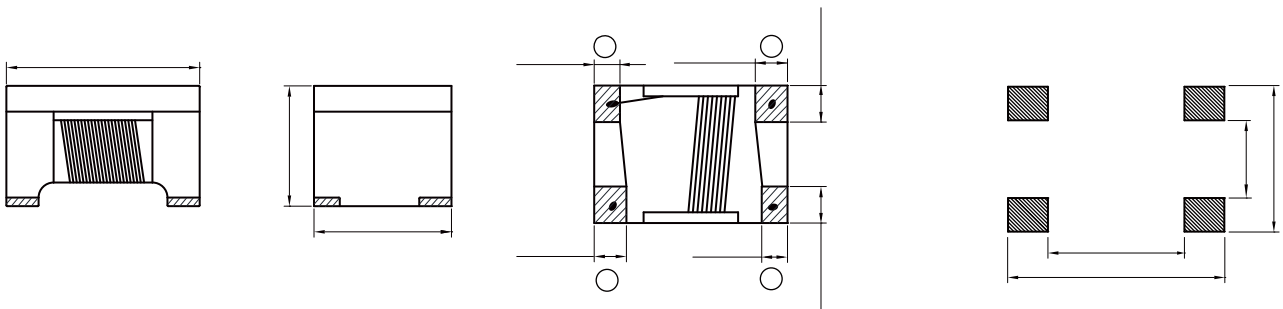

SCM L Series

FEATURES

- Compact products, whose characteristics are equivalent to that of conventional products
- Common mode filter
- Operating temperature range: -40 to +125°C
- Quantity: 500pcs

APPLICATION

- USB2.0 lines for PC, TV, Peripheral equipments
- Standard signal lines
- Audio lines
- Power lines
- ▪

			(μH)		(mA)	( )	dIts)	(M)
	( )	( )						

I referring to 20K self-heating above ambient temperature