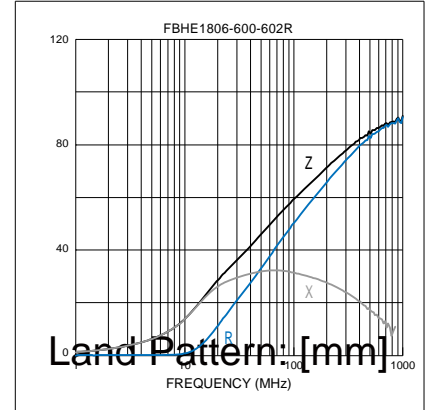

# SMD EMI Suppression Ferrite Bead Size 1806

Dimensions: [mm]

- 
- 
- 
- 
- 
- 
- 

## Impedance & Frequency Characteri

## Electrical Properties:

---

℃

℃

℃